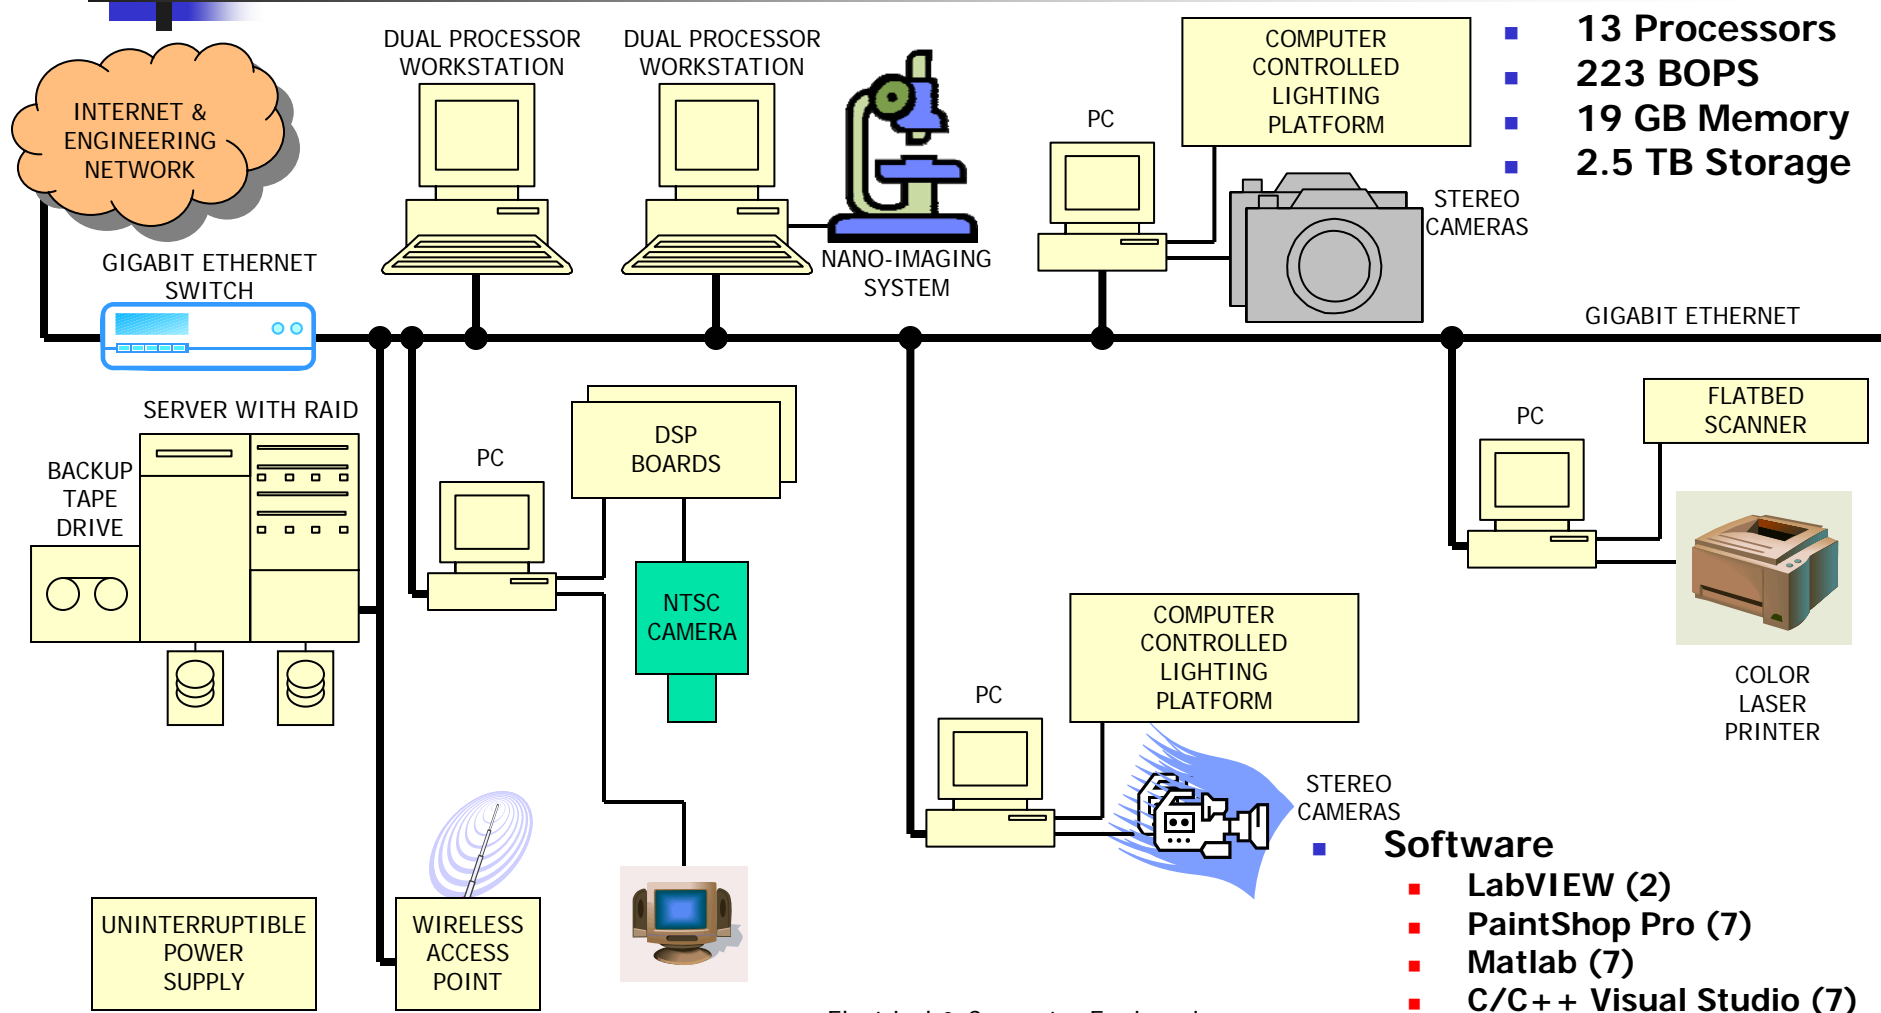

# Laboratory Architecture

- 13 Processors
- 223 BOPS
- 19 GB Memory
- 2.5 TB Storage

- Software**
- LabVIEW (2)
  - PaintShop Pro (7)
  - Matlab (7)
  - C/C++ Visual Studio (7)
  - Acrobat (1)