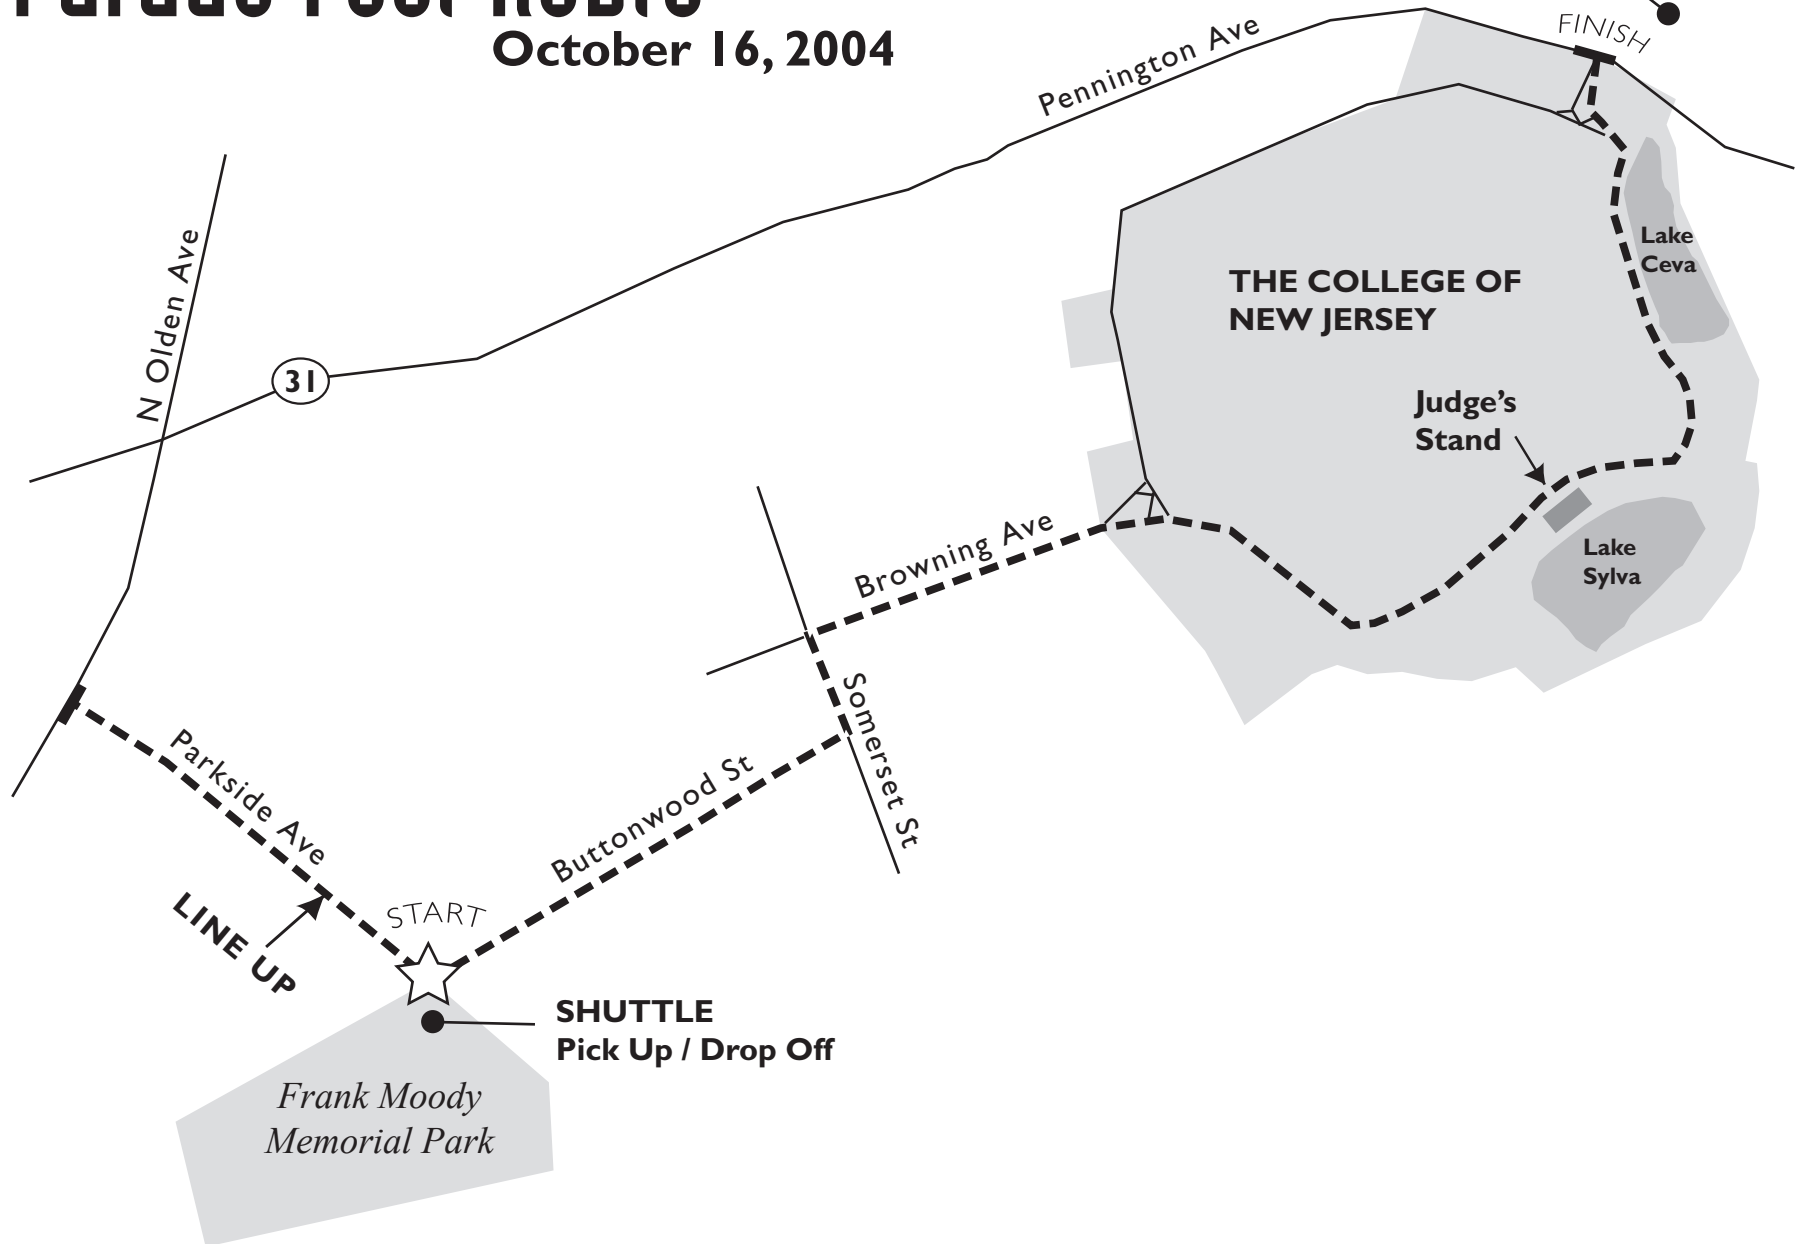

Parade Fest Route

October 16, 2004

SHUTTLE
Pick Up / Drop Off

N Olden Ave

31

Parkside Ave

LINE UP

START

Frank Moody
Memorial Park

SHUTTLE
Pick Up / Drop Off

Buttonwood St

Somerset St

Browning Ave

Pennington Ave

THE COLLEGE OF
NEW JERSEY

Judge's
Stand

FINISH

Lake
Ceva

Lake
Sylva